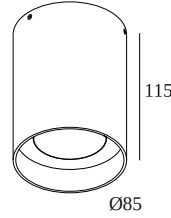

QOBY X R 92733 DIM8

19122 9238 W

AVAILABLE IN
BLACK 19122 9238 B
WHITE 19122 9238 W

 [View on website](#)

General info

LOCATION	indoor
INSTALLATION	Ceiling Surface mounted
INGRESS PROTECTION	IP44
WEIGHT (KG)	0.6
ADJUSTABILITY	non adjustable
INFORMATION	REFLECTOR FL-33° INCL.DIMMABLE LED POWER SUPPLY 500mA-DC

Electrical info

ELECTRICAL	220-240V / 50-60Hz
CLASS	I
POWER SUPPLY	YES
DIM TYPE	mains (phase cut-off)
ENERGY CLASS	D

Lightsource info

LIGHTSOURCE NAME	LED
LIGHTSOURCE	LED array 8,6W / CRI>90 (R9: 60) / 2700K / 1041lm
TM-30 VALUES	rf: 89 / Rg: 100
SDCM	SDCM1
RISKGROUP	RG1
LM80	L90B10 > 50000
BEAMANGLE	33°
LED TECHNICS (LIGHT SOURCE)	1041lm // 8,6W // 121lm/W
LED TECHNICS (LUMINAIRE)	864lm // 9,9W // 87lm/W