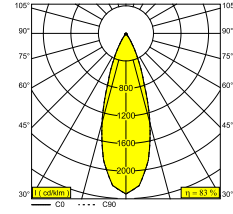

QOBY X R 92733 DIM8

19122 9238 W

AVAILABLE IN
BLACK 19122 9238 B
WHITE 19122 9238 W

 [View on website](#)

General info

LOCATION	indoor
INSTALLATION	Ceiling Surface mounted
INGRESS PROTECTION	IP44
WEIGHT (KG)	0.6
ADJUSTABILITY	non adjustable
INFORMATION	REFLECTOR FL-33° INCL.DIMMABLE LED POWER SUPPLY 500mA-DC

Electrical info

ELECTRICAL	220-240V / 50-60Hz
CLASS	I
POWER SUPPLY	YES
DIM TYPE	mains (phase cut-off)
ENERGY CLASS	D

Lightsource info

LIGHTSOURCE NAME	LED
LIGHTSOURCE	LED array 8,6W / CRI>90 (R9: 60) / 2700K / 1041lm
TM-30 VALUES	rf: 89 / Rg: 100
SDCM	SDCM1
RISKGROUP	RG1
LM80	L90B10 > 50000
BEAMANGLE	33°
LED TECHNICS (LIGHT SOURCE)	1041lm // 8,6W // 121lm/W
LED TECHNICS (LUMINAIRE)	864lm // 9,9W // 87lm/W